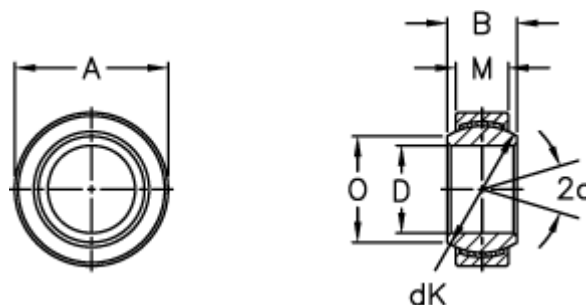

Article number: 03442080

Description: Fluro Rod end GE 80EC-NIRO

## Measures

A = 120 0 -0,015

B = 55

D = 80 0 -0,015

dK = 105

Dynamic load C (kN) = 792

M = 45

O = 89.4

Static load C0 (kN) = 1540

Tilt angle = 6

Weight = 2200